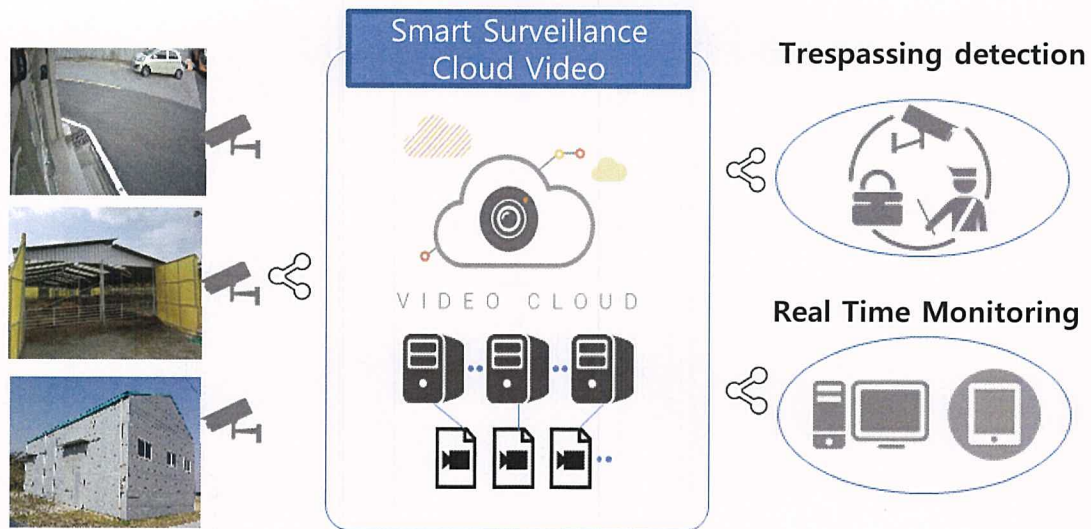

Intelligent CCTV in Village

Intelligent CCTV Service

- Internet connected Smart CCTV can save videos on SKT's secured server
- Real time monitoring including analysis solutions such as trespassing detection and time stamps

Real Time Monitoring

- ✓ No limitation on time/place check over internet and monitor multiple high definition camera

Recorded video play and Summarize events

- ✓ Shift times on user demand and play video
- ✓ Timeline events and Play video/timeline on demand